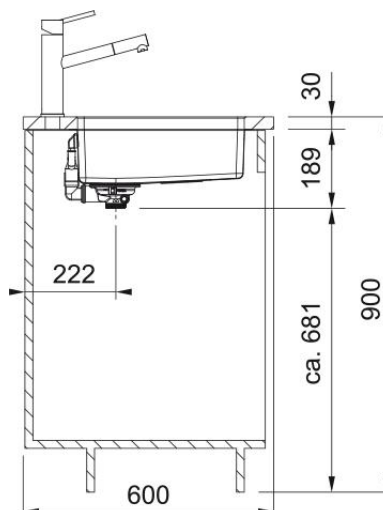

# Maris MRX110-19 Stainless Steel Sink | 122.0553.879

### Dimensions

External size: right to left	230.0
External size: front to back	440.0
Bowl 1 size: right to left	190.0
Bowl 1 size: front to back	400.0
Bowl 1: depth	130.0

### Installation

Minimum cabinet size	40 cm
----------------------	-------

### Product specifications

Installation type	Undermount
Waste outlet	3 1/2"
Position of drainer	No drainer